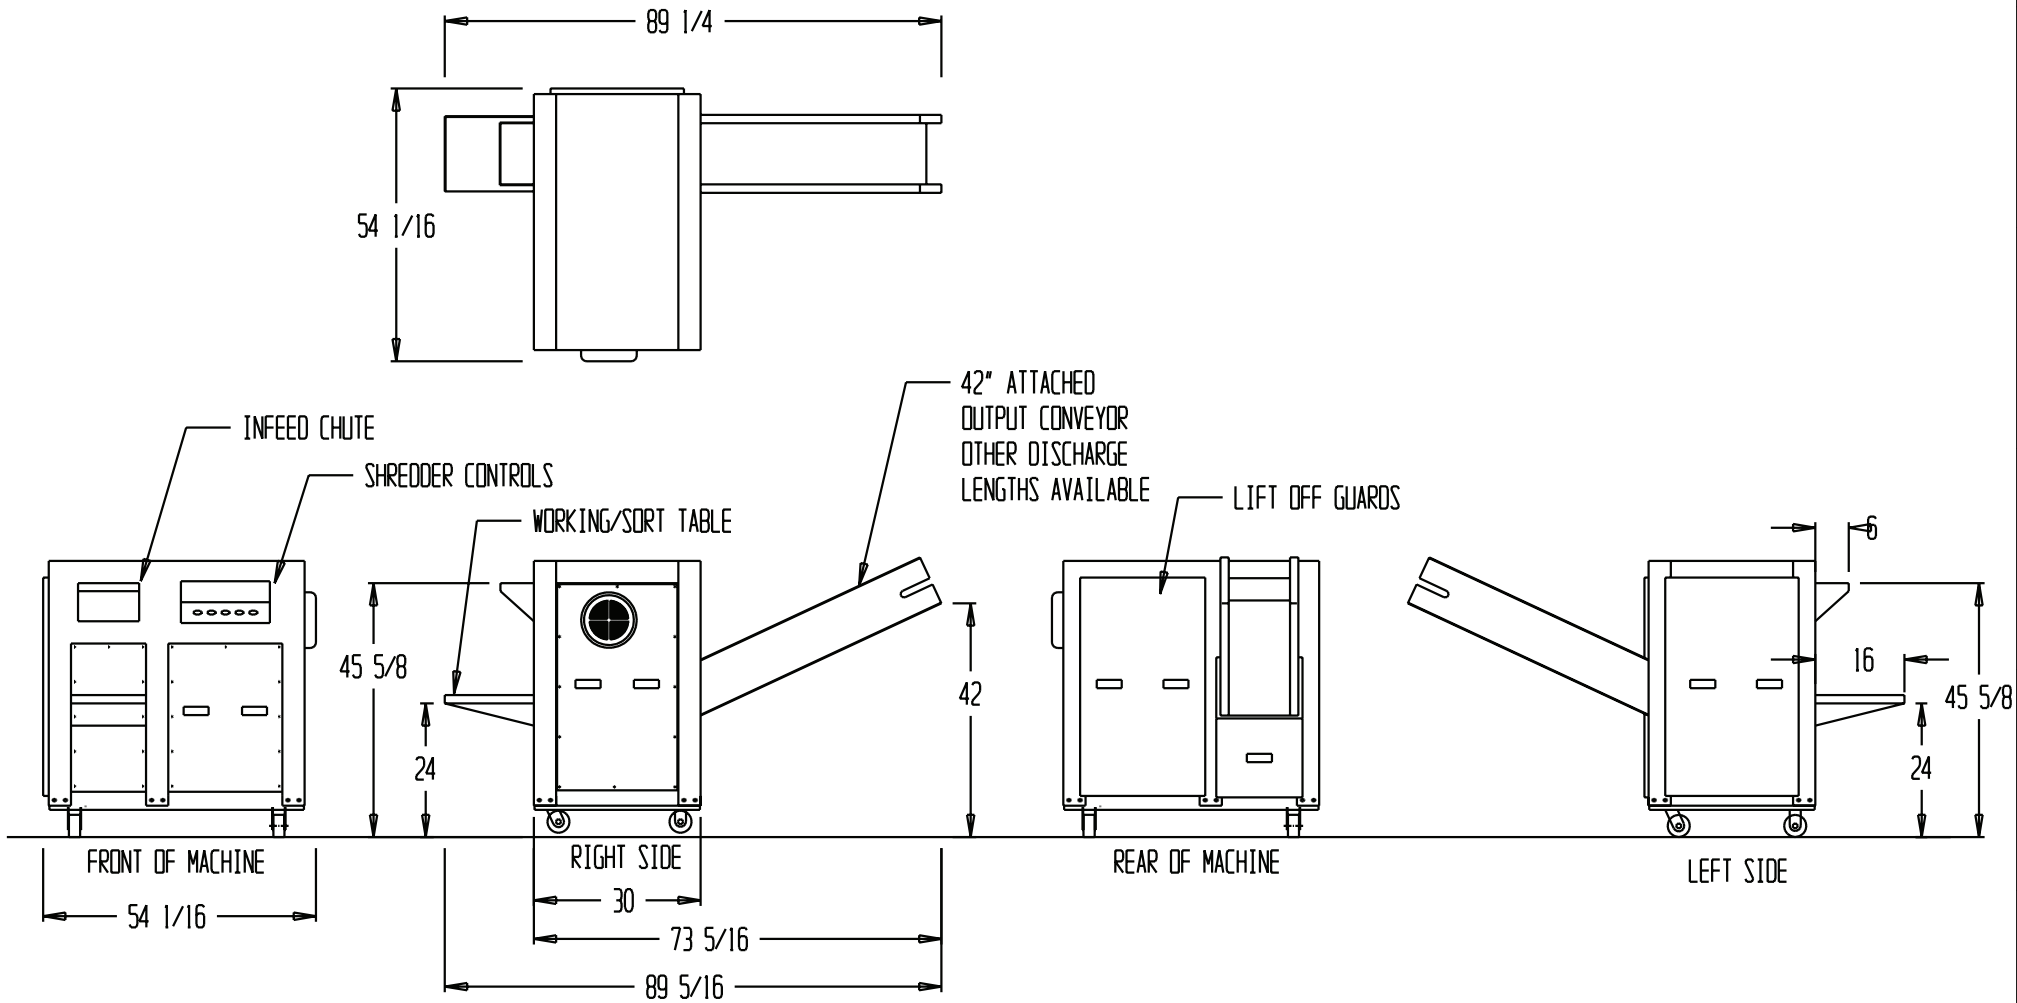

**DATA SECURITY TECHNOLOGIES**  
*Data destruction and protection products*  
**CONFIDENTIAL**

**DATA SECURITY TECHNOLOGIES**  
*Data destruction and protection products*  
**CONFIDENTIAL**

<b>DATA SECURITY TECHNOLOGIES</b> <i>Data destruction and protection products</i>	JOB NO.:	<b>TOLERANCES - DO NOT SCALE</b> 2-PLACE DIMS: $\pm 0.010$ 3-PLACE DIMS: $\pm 0.005$ 4-PLACE DIMS: $\pm 0.0005$ UNLESS OTHERWISE SPECIFIED
	QTY REQ'D:	
	DWG. DATE: 2-20-08	
DRAWN BY: J.L.B.	SCALE:	
MATERIAL:		
TITLE: HARD DRIVE SHREDDER		DRG. NO.: DST HD 1