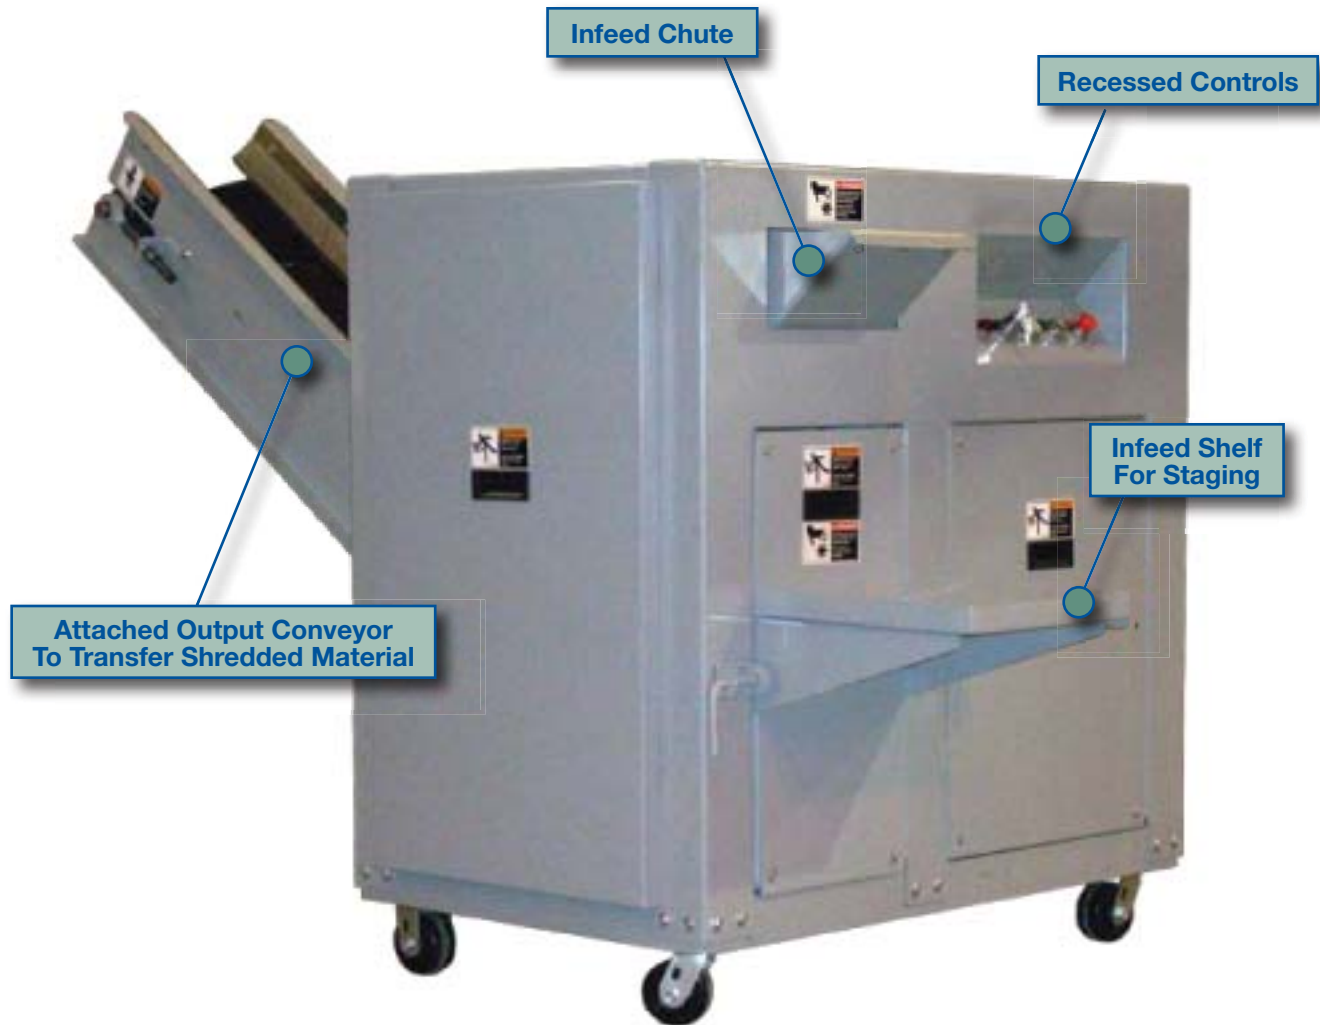

DATA SECURITY TECHNOLOGIES

Data destruction and protection products

804.334.7882

DATA Shred 1 Series Hard Drive Shredder

Designed to physically destroy hard drives, backup tapes, DVD's and assorted e-waste

Standard features:

- Rugged steel construction
- Slow speed, high torque for peak performance
- Sized for minimal energy consumption
- Ergonomic operation height
- Special saw tooth / hook cutters
- Adjustable wear pads to maintain optimum cutting tolerances
- Self cleaning combers
- Heavy duty lockable casters

Options:

- Choice of shred widths
- Voltages
- Conveyor lengths
- Paint colors and powder coating

**For more information contact
Bill Breckenridge
1-804-334-7882**

American made.
billb@datasecuritytech.com
www.datasecuritytech.com