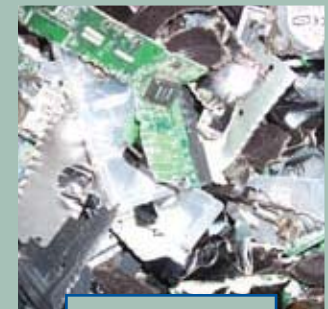

DATA SECURITY TECHNOLOGIES

Data destruction and protection products

804.334.7882

DATA Shred 1 Series Hard Drive Shredder

Designed to physically destroy hard drives, backup tapes, DVD's and assorted e-waste

Standard features:

- Rugged steel construction
- Slow speed, high torque for peak performance
- Sized for minimal energy consumption
- Ergonomic operation height
- Special saw tooth / hook cutters
- Adjustable wear pads to maintain optimum cutting tolerances
- Self cleaning combers
- Heavy duty lockable casters

Options:

- Choice of shred widths
- Voltages
- Conveyor lengths
- Paint colors and powder coating

**For more information contact
Bill Breckenridge
1-804-334-7882**

American made.
billb@datasecuritytech.com
www.datasecuritytech.com

Capable of Destroying Up to 25 Hard Drives per Minute

Destroyed